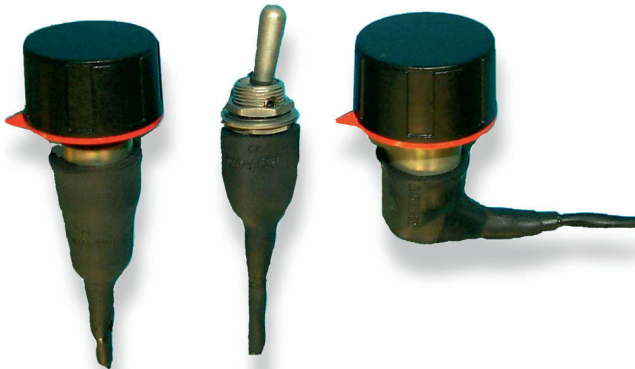

Switches

www.bosch-motorsport.com

BOSCH
Invented for life

We offer a wide range of switches for the special demands of motorsport. You can combine all types with every design and every connector wire equivalent to your individual requirement.

Functions

- For MAP function
- For display toggle function
- 3 steps for MAP function
- 4 steps
- 4 steps for MAP function
- 6 steps for display switch-over
- 12 steps

Technical Specifications

Design

- Straight
- Angled 90°

Options

- With integrated resistor network
- Lockable
- Variable number of steps
- Variable form of rotary waver switch
- Without end stop

Connectors and Wires

Please specify the required cable length with your order.

Ordering Information

For MAP function

Straight, ASL 6-06-05PN-HE
Order number **B 261 209 644-01**

6 steps for display switch-over

Straight, ASL 6-06-05PN-HE
Order number **B 261 209 659-01**

12 steps angled 90°

Angled 90°, KPTA 6E6-4P-C-DN
Order number **B 261 209 658-01**

12 steps straight

Straight, ASL 6-06-05PN-HE
Order number **B 261 209 643-01**