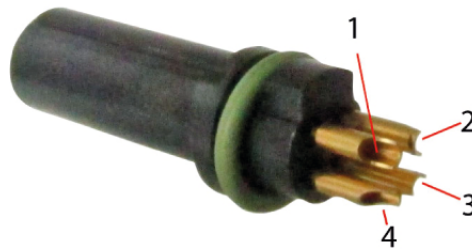

The rugged USB flash drive is securely mounted within a rugged brass housing designed to provide full protection against extreme environmental conditions. It is IP68 protected and resistant to extreme operating temperatures (-30 to 85°C). The USB flash drive is equipped with a rugged protection cap.

Technical Specifications

Mechanical Data

Housing material	Brass
Weight	42 g

Length	72 mm
Bore diameter	15.5 mm

Electrical Data

Capacity	2 GB
Specification	USB 1.1/2.0
Data rate	USB 2.0 up to 480 MBit/s

Connectors and Wires

Order number **F 02U V00 872-02**

SW Upgrade USB for MS 6

Order number **F 02U V01 993-01**

Accessories

Rugged USB flash drive (included in SW Upgrade)

Order number **F 02U V01 342-02**

Adapter cable to USB-Port (included in SW Upgrade)

Order number **F 02U V01 343-01**

Adapter for wiring harness (included in SW Upgrade)

Order number **F 02U 002 996-01**

Dimensions

Represented by:

Europe:
Bosch Engineering GmbH
Motorsport
Robert-Bosch-Allee 1
74232 Abstatt
Germany
Tel.: +49 7062 911 9101
Fax: +49 7062 911 79104
motorsport@bosch.com
www.bosch-motorsport.de