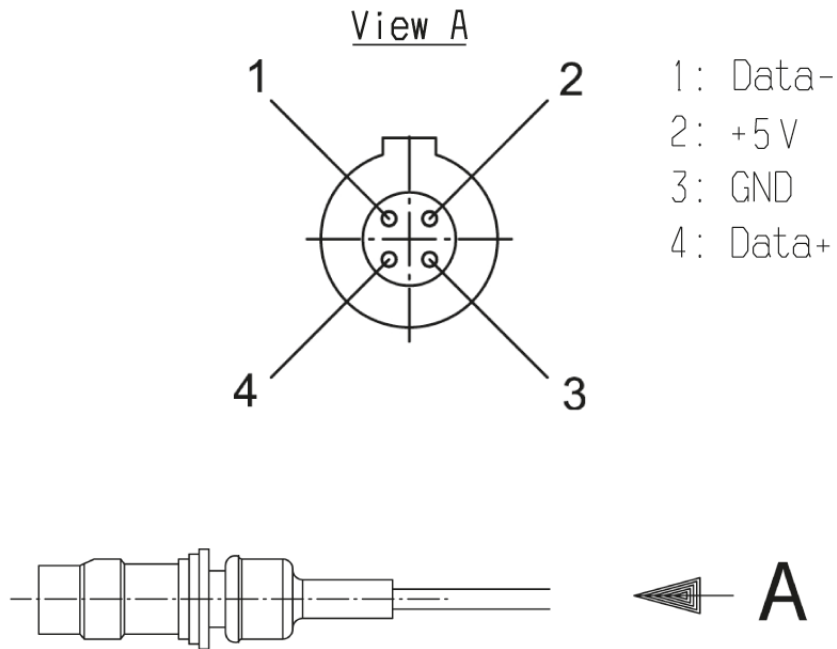

Dimensions

Represented by:

Europe:
Bosch Engineering GmbH
Motorsport
Robert-Bosch-Allee 1
74232 Abstatt
Germany
Tel.: +49 7062 911 9101
Fax: +49 7062 911 79104
motorsport@bosch.com
www.bosch-motorsport.de

North America:
Bosch Engineering North America
Motorsport
38000 Hills Tech Drive
Farmington Hills, MI 48331-3417
United States of America
Tel.: +1 248 876 2977
Fax: +1 248 876 7373
motorsport@bosch.com
www.bosch-motorsport.com

Latin America:
Robert Bosch Ltda
Motorsport
Av Juscelino Kubitscheck de
Oliveira 11800
Zip code 81460-900
Curitiba - Parana
Brasilia
Tel.: +55 41 3341 2057
Fax: +55 41 3341 2779

Asia-Pacific:
Bosch Engineering Japan K.K.
Motorsport
18F Queen's Tower C, 2-3-5 Minato Mirai
Nishi-ku, Yokohama-shi
Kanagawa 220-6218
Japan
Tel.: +81 45 650 5610
Fax: +81 45 650 5611
www.bosch-motorsport.jp

Australia, New Zealand and South Africa:
Robert Bosch Pty. Ltd
Motorsport
1555 Centre Road
Clayton, Victoria, 3168
Australia
Tel.: +61 (3) 9541 3901
motor.sport@au.bosch.com