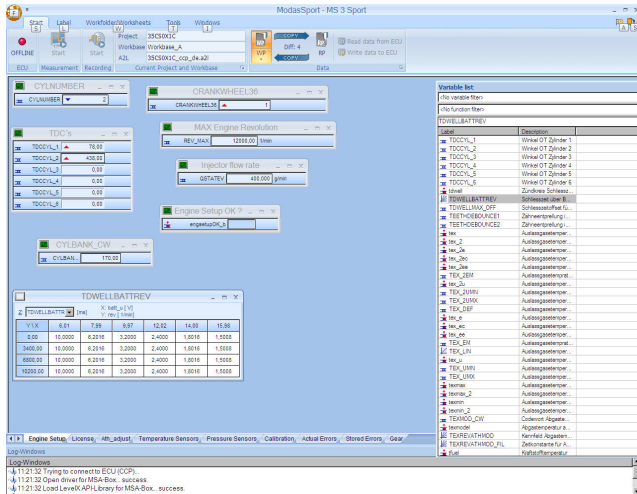

Modas Sport

www.bosch-motorsport.com

► Calibration software tool for Bosch ECUs

Modas Sport is the calibration tool for Bosch Motorsport ECUs. It integrates a lot of meaningful features to manage our engine control units at the dyno and the racetrack.

Functions

Calibration tool for MS 3, MS 4.x, MS 5.x, MS 15, MS 3 Sport, MS 4 Sport, MS 15 Sport

Visualization, processing and management of calibration, measurement and documentation data

Measuring system

Numeric data visualization

Bitwise, decimal, hexadecimal data visualization

Recording of measurement data (needs WinDarab to analyze)

Oscilloscope (graphic data visualization)

Calibration system

Visualization and manipulation of parameters (calibration data)

Parameter file manager

Data file manager (copy & compare)

Macro manager

Potiboard support integrated

Administration

Work base management

Integrated K-Line flashing tool

Intuitive design, easy to use, based on latest technology